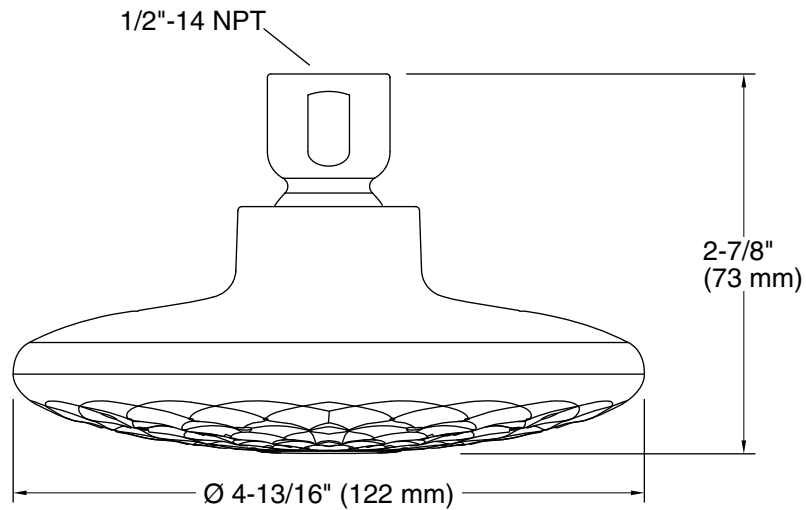

Technical Information

All product dimensions are nominal.

Showerhead/Body Spray:

Rated maximum flow: 2 gal/min (7.6 l/min)

Notes

Install this product according to the installation guide.